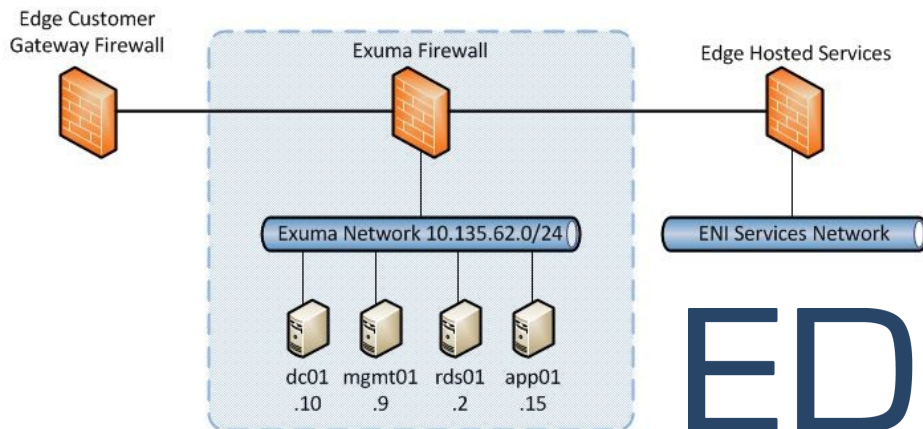

DockMaster
Your business copilot.

RVMaster
Your business copilot.

Cloud Hosted Management Solution

Private Virtual Data Center

A cloud based management system is ideal for businesses that require comprehensive service on a small budget. Get the features and benefits of a network without any of the hardware costs or installation and management headaches.

- Eliminate your ongoing hardware maintenance. No updates to load, security patches to maintain or new versions to install.
- Access your management system from a PC, Mac or iPad. Compatible with any device via a Citrix application.
- Secure server hosting with automatic backup and emergency recovery.
- Full management of IT resources built in.
- Supports multiple locations.
- Responsive Technical Support with priority telephone access.

EDGE
NETWORK INNOVATIONS

11940 North US Hwy. One Suite 201 N. Palm Beach, FL 33408

Telephone: 561.969.2882 sales@exumatech.com www.exumatech.com

EXUMA